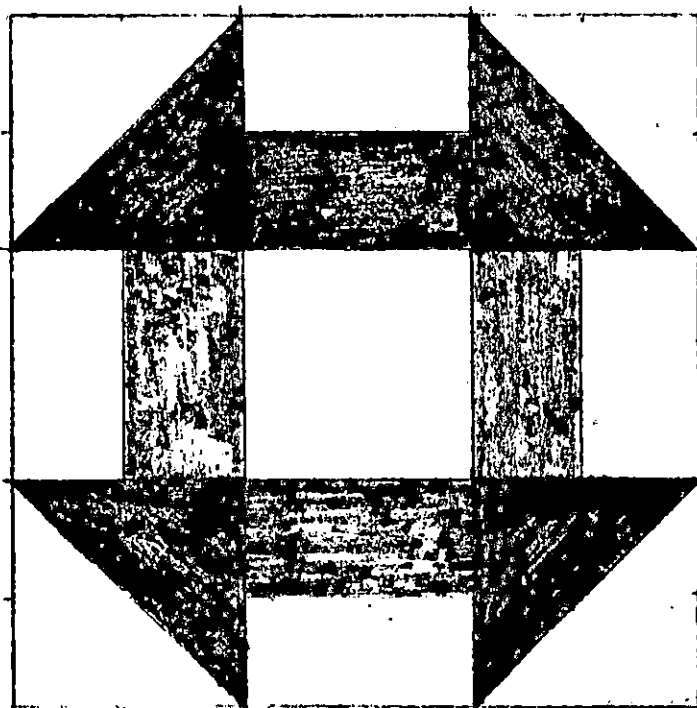

# Churn Dash #1

Spec. Coll.

set together with 2" lattice strips of print.  
7 blocks wide by 8 long finish 75" x 86".

9" square

Yardages:

3 yds. white

5 1/2 yds. print

If set together with alternate white squares:

4 white

4 print

Churn Dash

3 yds. print  
5 1/2 yds. white

1 white per  
block  
Churn Dash

4 print  
4 white  
Churn  
Dash

Can use two colors instead of three as shown.