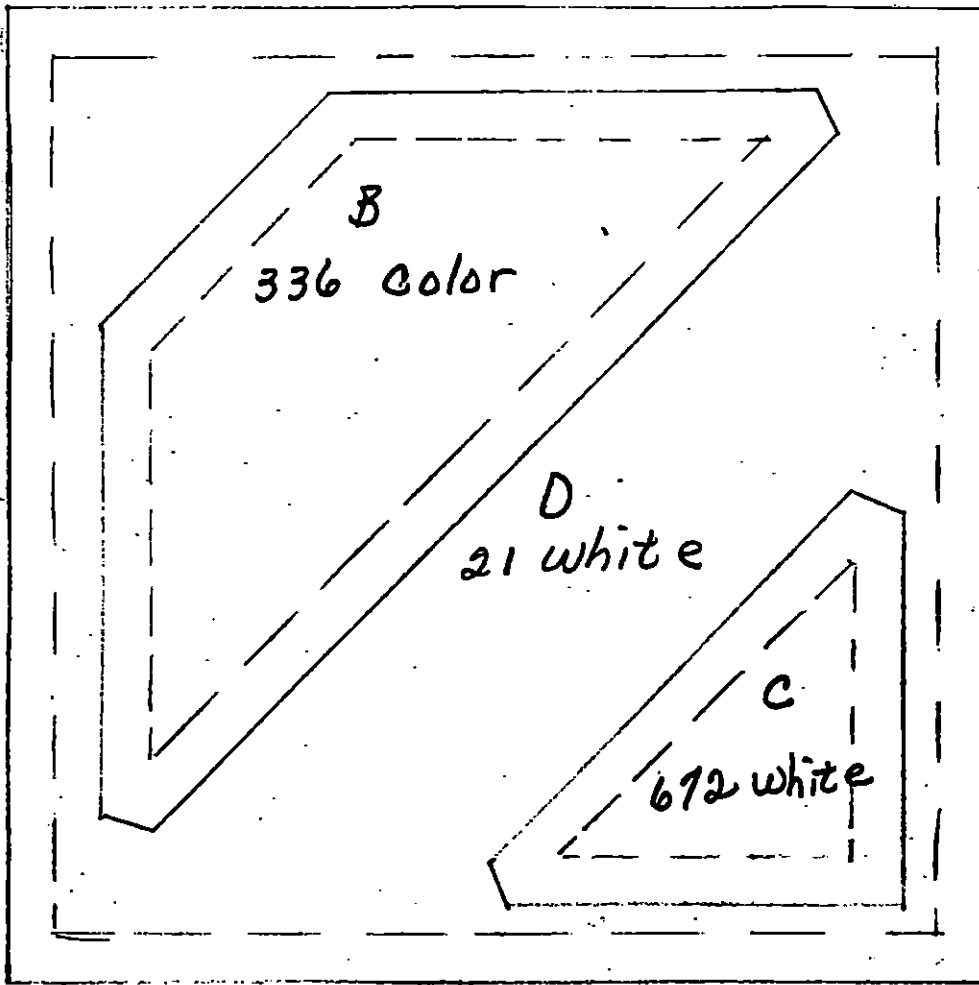

Beggar Block

Spec. Coll.

21 plain blocks
 21 pieced blocks

81" X 94 1/2"

6 blocks across
 7 blocks down

Either A or B pieces
 can be print with
 the other in a
 harmonizing plain
 color.

Join with plain
 white blocks.

Yardage:

6 yds. white
 1 1/2 yds. print
 for "A"

2 1/2 yds. color
 for "B"

Source: ⁽¹⁾ Quilt Lover's Delight, p. 8.
⁽²⁾ 23 Quilt Patterns, Vol. 1, p. 17